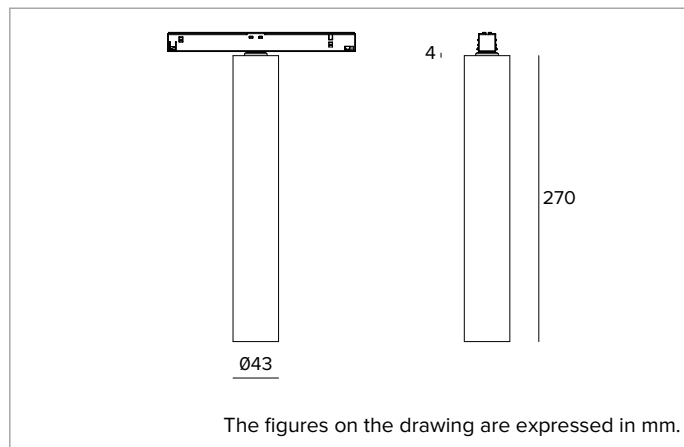

SOURCE

High efficiency Chip on Board LED Ra90. 3500K on request.

Energy efficiency class: F

Nominal power: 6,9W

Nominal flux: 842lm

Colour rendering index: 90

Rf: 92

Rg: 99

CCT nominal: 2700K

SDCM: 1.5

Lifetime (L80/B10): >50000h tq +25°C

ILLUMINOTECHNICAL CHARACTERISTICS

SP Version - metallised polycarbonate precision optics, a holographic diffusion filter and a black silicone cut off ring.

Optic: REFLECTOR

Beam angles: SP

Optical efficiency: 63%

Fixture flux: 533lm

Luminous efficacy: 71lm/W

Photobiological safety: Compliant with RG1 low risk group

MECHANICAL CHARACTERISTICS

Cylindrical body in CNC machined aluminum and coated with powder paint.

Colour and finish: Deep black

Dimensions: D=43mm

Weight: 0.3Kg

Version: ON-OFF

Degree of protection: IP20

ELECTRICAL CHARACTERISTICS

ON-OFF version, track power supply.

Fixture Power: 8W

Power supply: 48Vdc

Insulation Class: CLASS 3

Class F: YES

SAFE FLICKER: PstLM=<1 and SVM=<0.4 (IEC TR 61547-1 and IEC TR 63158), to ensure a more comfortable and safe light

Ambient temperature: 0°C / +25°C

INSTALLATION

Quick coupling system for mounting the product on the track.

NOTES

Not polarized fixture. Black adapter. 110-277Vac version available on request. Not compatible with Fortyeight Trimless Deep track.

WARRANTY

5 years.

WARNING

Luminaire designed for disposal/recycling at end-of-life. Replaceable (LED only) light source by a professional. Replaceable control gear by a professional.

Due to the technological evolution of the electronic components, the data provided may be updated, and as such, confirmation must be requested during the order process.

Luminous flux and power supply have +/-10% tolerances with respect to the indicated value. tq +25°C (CIE 121).

We reserve the right to make technical changes.

Targetti Sankey S.r.l.
Via Pratese, 164
50145 Firenze - Italy
Tel: +39 055 37911
targetti.com
targetti@targetti.com

CCIAA Firenze
Share Capital:
€ 500.000,00
VAT N. (IT):
01537660480
R.E.A.: FI-275656

TARGETTI